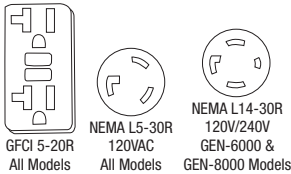

Frame:

- Low profile, compact design
- Powder coated wraparound frame with 1-inch steel tubing

Components:

- Easy-access and protected control panel with magnetic circuit breakers and GFCI-protected receptacles
- Large low tone mufflers
- Engine on/off switch
- Fuel shut-off valve
- DC/battery charging

Limited Warranties:

- 1 year alternator
- 1 year Mi-T-M engine

Certifications:

- CSA Certified

GEN-6000-0MMO

3600, 6000 & 8000-Watt – Gasoline

MODEL NO.	GEN-3600-0MMO	GEN-6000-0MMO	GEN-8000-0MME
MAX. AC OUTPUT	3600 watts	6000 watts	8000 watts
RATED AC OUTPUT	3000 watts	5500 watts	7000 watts
DISPLACEMENT/ENGINE	212cc Mi-T-M OHV	389cc Mi-T-M OHV	420cc Mi-T-M OHV with electric start - battery included
ALTERNATOR	Brushed 120V, 60Hz	Brushed 120V/240V, 60Hz	Brushed 120V/240V, 60Hz
MAX. AMPS (120V/240V)	30.0	50.0/25.0	66.6/33.3
CONT. AMPS (120V/240V)	25.0	45.8/22.9	58.3/29.2
RECEPTACLES	(2) 120V, 20A GFCI duplex (1) 120V, 30A twist lock	(2) 120V, 20A GFCI duplex (1) 120V, 30A twist lock (1) 120V/240V, 30A twist lock	(2) 120V, 20A GFCI duplex (1) 120V, 30A twist lock (1) 120V/240V, 30A twist lock
CIRCUIT BREAKERS	(1) Main circuit breaker (2) 20A circuit breakers, single pole (1) 10A DC breaker	(1) Main circuit breaker (2) 20A circuit breakers, single pole (1) 10A DC breaker	(1) Main circuit breaker (2) 20A circuit breakers, single pole (1) 10A DC breaker
RATED SPEED	3600 RPM	3600 RPM	3600 RPM
DECIBEL RATING	72.0	74.0	74.0
FUEL CAPACITY	4.0 gallons	6.6 gallons	6.6 gallons
RUN TIME (AT FULL LOAD)	8.5 hours	6.5 hours	6.0 hours
IDLE CONTROL	No	Yes	Yes
WHEEL KIT	No	Yes, includes tires and rubber gripped handles	Yes, includes tires and rubber gripped handles
DIMENSIONS (LxWxH)	24.9x17.6x17.9in.	39.1x28.7x30.6in.*	39.1x28.7x30.6in.*
SHIP WT.	134 lb.	228 lb.	237 lb.
NET WT.	102 lb.	180 lb.	195 lb.