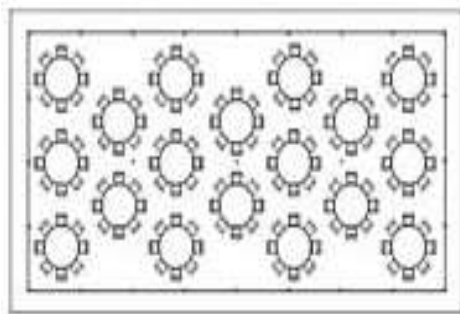

20 X 20 Canopy

*6-8Ft. Banquet Tables
48-Chairs*

*4-60In. Round Tables
32-Chairs*

20 X 30 Canopy

*8-8Ft. Banquet Tables
64-Chairs*

*6-60In. Round Tables
48-Chairs*

20 X 40 Canopy

*12-8Ft. Banquet Tables
96-Chairs*

*8-60In. Round Tables
64-Chairs*

30X 60 Canopy

*18-60In. Round Tables
144-Chairs*

*24-8Ft. Banquet Tables
192-Chairs*