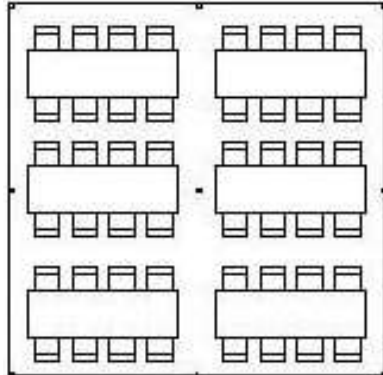

20 X 20 Canopy

*6-8Ft. Banquet Tables
48-Chairs*

*4-60In. Round Tables
32-Chairs*

20 X 30 Canopy

*8-8Ft. Banquet Tables
64-Chairs*

*6-60In. Round Tables
48-Chairs*

20 X 40 Canopy

*12-8Ft. Banquet Tables
96-Chairs*

*8-60In. Round Tables
64-Chairs*

30X 60 Canopy

*18-60In. Round Tables
144-Chairs*

*24-8Ft. Banquet Tables
192-Chairs*