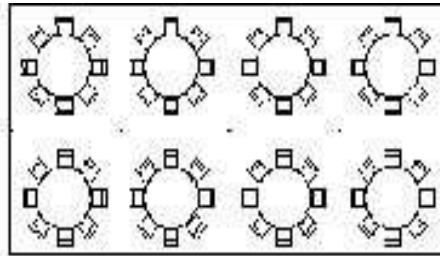

20 X 20 Canopy

*6-8Ft. Banquet Tables
48-Chairs*

*4-60In. Round Tables
32-Chairs*

20 X 30 Canopy

*8-8Ft. Banquet Tables
64-Chairs*

*6-60In. Round Tables
48-Chairs*

20 X 40 Canopy

*12-8Ft. Banquet Tables
96-Chairs*

*8-60In. Round Tables
64-Chairs*

30X 60 Canopy

*18-60In. Round Tables
144-Chairs*

*24-8Ft. Banquet Tables
192-Chairs*