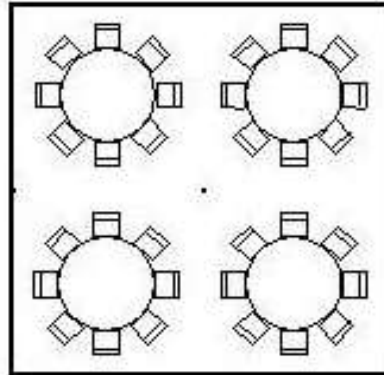

20 X 20 Canopy

*6-8Ft. Banquet Tables
48-Chairs*

*4-60In. Round Tables
32-Chairs*

20 X 30 Canopy

*8-8Ft. Banquet Tables
64-Chairs*

*6-60In. Round Tables
48-Chairs*

20 X 40 Canopy

*12-8Ft. Banquet Tables
96-Chairs*

*8-60In. Round Tables
64-Chairs*

30X 60 Canopy

*18-60In. Round Tables
144-Chairs*

*24-8Ft. Banquet Tables
192-Chairs*