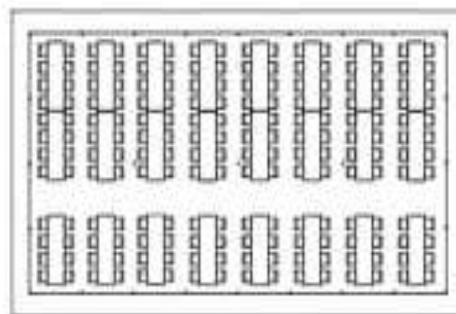

20 X 20 Canopy

*6-8Ft. Banquet Tables
48-Chairs*

*4-60In. Round Tables
32-Chairs*

20 X 30 Canopy

*8-8Ft. Banquet Tables
64-Chairs*

*6-60In. Round Tables
48-Chairs*

20 X 40 Canopy

*12-8Ft. Banquet Tables
96-Chairs*

*8-60In. Round Tables
64-Chairs*

30X 60 Canopy

*18-60In. Round Tables
144-Chairs*

*24-8Ft. Banquet Tables
192-Chairs*