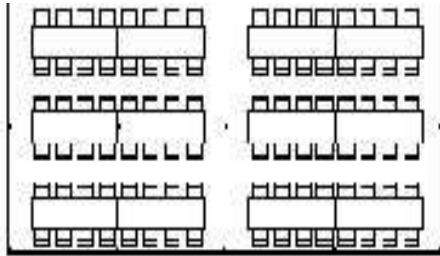

20 X 20 Canopy

*6-8Ft. Banquet Tables
48-Chairs*

*4-60In. Round Tables
32-Chairs*

20 X 30 Canopy

*8-8Ft. Banquet Tables
64-Chairs*

*6-60In. Round Tables
48-Chairs*

20 X 40 Canopy

*12-8Ft. Banquet Tables
96-Chairs*

*8-60In. Round Tables
64-Chairs*

30X 60 Canopy

*18-60In. Round Tables
144-Chairs*

*24-8Ft. Banquet Tables
192-Chairs*