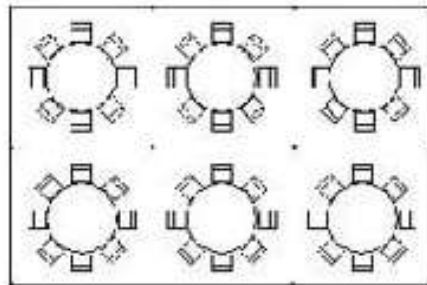

20 X 20 Canopy

*6-8Ft. Banquet Tables
48-Chairs*

*4-60In. Round Tables
32-Chairs*

20 X 30 Canopy

*8-8Ft. Banquet Tables
64-Chairs*

*6-60In. Round Tables
48-Chairs*

20 X 40 Canopy

*12-8Ft. Banquet Tables
96-Chairs*

*8-60In. Round Tables
64-Chairs*

30X 60 Canopy

*18-60In. Round Tables
144-Chairs*

*24-8Ft. Banquet Tables
192-Chairs*