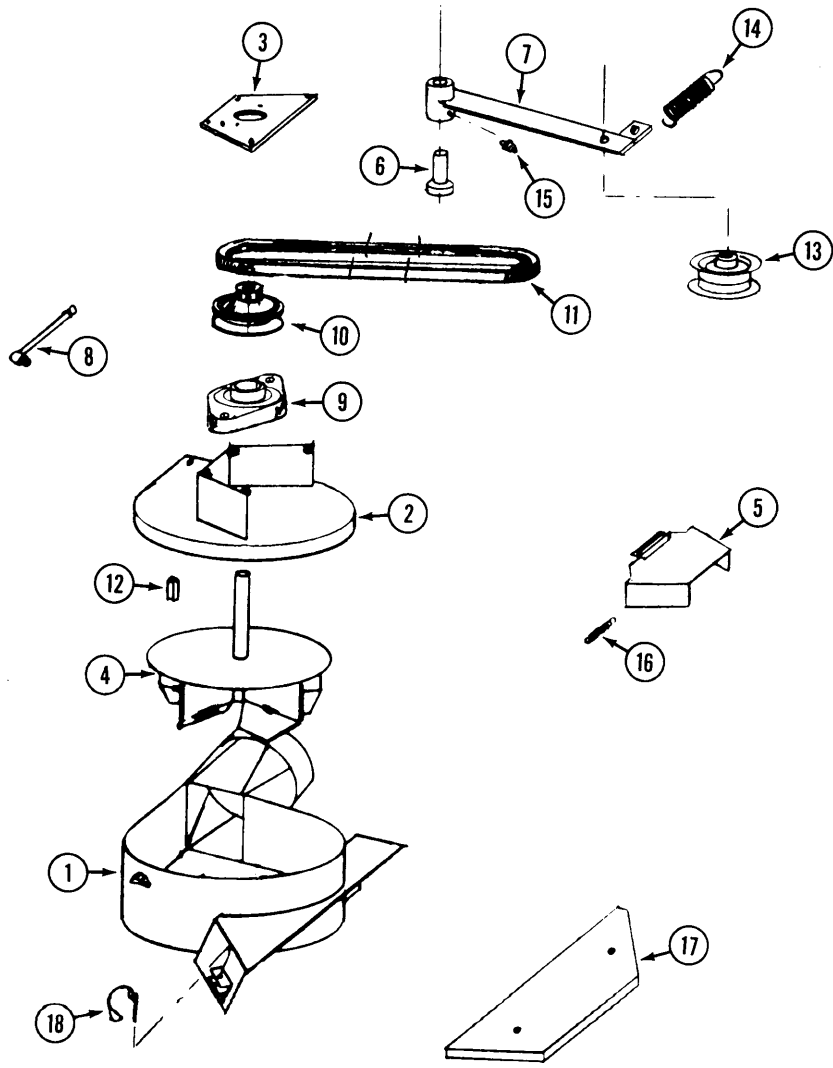

MODEL VB4252 AND VB62 VAC BLOWER

VAC BLOWER

INDEX

MODEL VB4252 AND VB62 VAC BLOWER

VAC BLOWER

REF.	PART NO.	DESCRIPTION	REQ'D
1	C38395	HOUSING - (for VB4252).....	1
1	C38396	HOUSING - (for 62" deck) (for VB62)	1
2	C38397	CAP - blower.....	1
3	C38398	PLATE - bearing.....	1
4	C38399	BLADE - blower.....	1
5	C38400	GUARD - belt	1
6	C38401	BUSHING - idler arm.....	1
7	C38402	ARM - idler	1
8	C38403	TUBE - lubrication	1
9	C37773	FLANGE ASSEMBLY - bearing	2
9	C38404	BEARING - 3/4"	1
10	C38405	PULLEY - drive	1
11	C37995	BELT - blower drive (for 42" and 52" decks) (VB4252).....	1
11	C38407	BELT - blower drive (for 62" deck) (for VB62).....	1
12	C37771	KEY - 3/16" x 3/16" x 1"	1
13	C37706	PULLEY - idler	1
14	C38408	SPRING - clutch.....	1
15	C37993	FITTING - lubrication 1/4" - 28 self-tap	1
16	C37837	SPRING.....	1
17	C38409	WEIGHT - counter (for 42" and 52" decks) (for VB4252)	1
18	C37922	PIN - "fas-tatch"	1