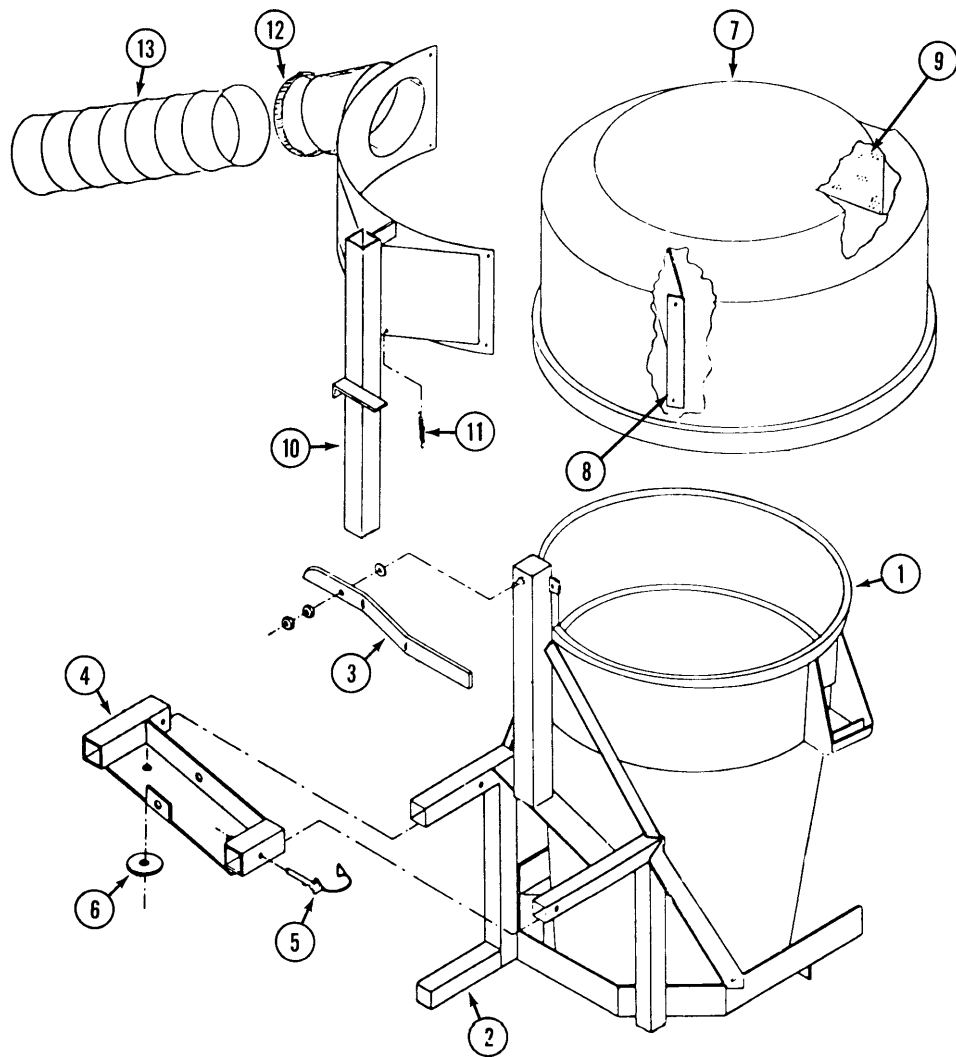

MODEL FCBC BARREL COLLECTOR

BARREL COLLECTOR

INDEX

MODEL FCBC BARREL COLLECTOR

BARREL COLLECTOR

REF.	PART NO.	DESCRIPTION	REQ'D
1	C38584	BARREL.....	1
2	C38411	MOUNT - barrel.....	1
3	C38412	HANDLE.....	1
4	C38413	BRACKET - barrel mount.....	1
5	C37922	PIN - "fas-tatch".....	2
6	C37581	WASHER - body mount.....	2
7	C38414	LID - barrel.....	1
8	C38415	DEFLECTOR.....	1
9	C38416	SCREEN.....	1
10	C38417	MOUNT-lid.....	1
11	C38404	SPRING.....	1
12	C38418	CLAMP-hose.....	2
13	C38419	HOSE.....	1