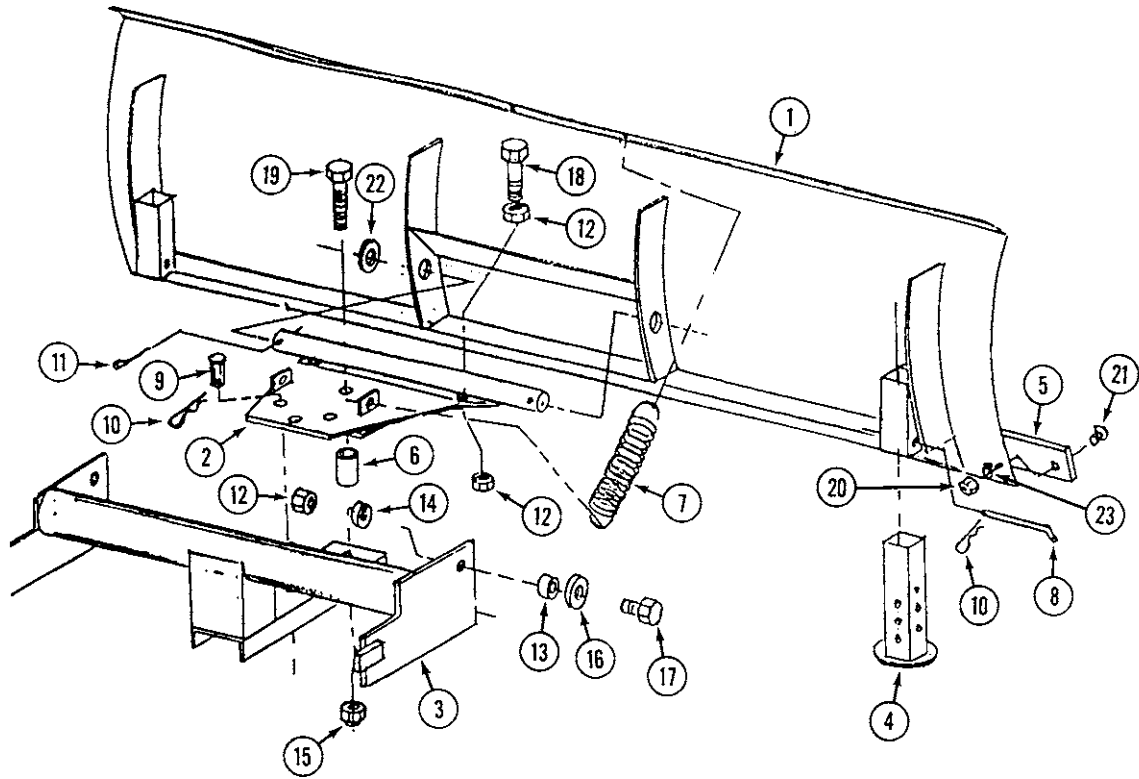

INDEX

MODEL FCSB51 SNOWBLOWER

REF.	PART NO.	DESCRIPTION	REQ'D
1	C39295	HOUSING - auger 51"	1
2	C39296	AUGER.....	1
3	C39306	CHUTE	1
4	C39298	DEFLECTOR	1
5	C38942	EDGE – cutting (shown) used prior to 1988	1
5	C38939	EDGE – cutting, used 1988 and after	1
6	C38579	RETAINER	1
7	C39299	GUARD - chain	1
8	C39300	GUARD - belt	1
9	C39342	CABLE - chute 1/8" x 84"	1
10	C39307	CLAMP - chute.....	2
11	C39048	RETAINER - cable	1
12	C39309	PULLEY - cable.....	1
13	C39340	SPRING.....	1
14	C39045	BRACE - extender.....	2
15	C39303	EXTENDER - R.H	1
16	C39038	EXTENDER - L.H.....	1
17	C39341	NUT - wing	2
18	C38862	SPROCKET - auger.....	1
19	C38973	SPROCKET - idler	1
20	C38619	SPROCKET - drive	1
21	C38638	BUSHING - sprocket.....	1
22	C38644	CHAIN - drive #40	1
23	C38961	BEARING - 3/4"	2
24	C39024	FLANGE - bearing 3/4"	4
25	C38816	BEARING - 1".....	2
26	C38970	FLANGE - bearing 1"	4
27	C38891	SHOE - skid	2
28	C39308	SUPPORT - cable pulley.....	1
29	C39310	HANDLE -.....	1
30	C39305	SHAFT - drive	1
31	C37932	PULLEY - drive	1
32	C39311	CLAMP - cable.....	1

FCUB54
Front Cut Utility Blade

INDEX

MODEL FCUB54 UTILITY BLADE

REF.	PART NO.	DESCRIPTION	REQ'D
1	C39312	BLADE - 54"	1
2	C39313	MOUNT - pivot	1
3	C38922	MOUNT - blade	1
4	C38892	PLATE - skid	2
5	C38943	EDGE - cutting	1
6	C38420	BUSHING - pivot	1
7	C37815	SPRING - trip	2
8	C38825	PIN - skid plate	2
9	C38689	PIN - clevis 1/2"	1
10	C38096	PIN - hair	3
11	132-91	PIN - cotter 3/16" x 1"	2
12	C37593	NUT-1/2"-13	6
13	C37576	BUSHING	2
14	C37590	LOCK WASHER - 1/2"	2
15	C39396	NUT - 1/2" lock	1
16	C37589	WASHER - 1/2"	2
17	C38097	BOLT - 1/2" - 13 x 1-1/2"	2
18	C37588	BOLT - 1/2" - 13 x 2-1/4"	2
19	C38682	BOLT - 1/2" - 13 x 3"	1
20	C37560	NUT - 5/16" - 18	7
21	C38090	BOLT - carriage 5/16" - 18 x 1"	7
22	C37999	WASHER - 3/4"	2
23	C37748	LOCK WASHER - 5/16"	7