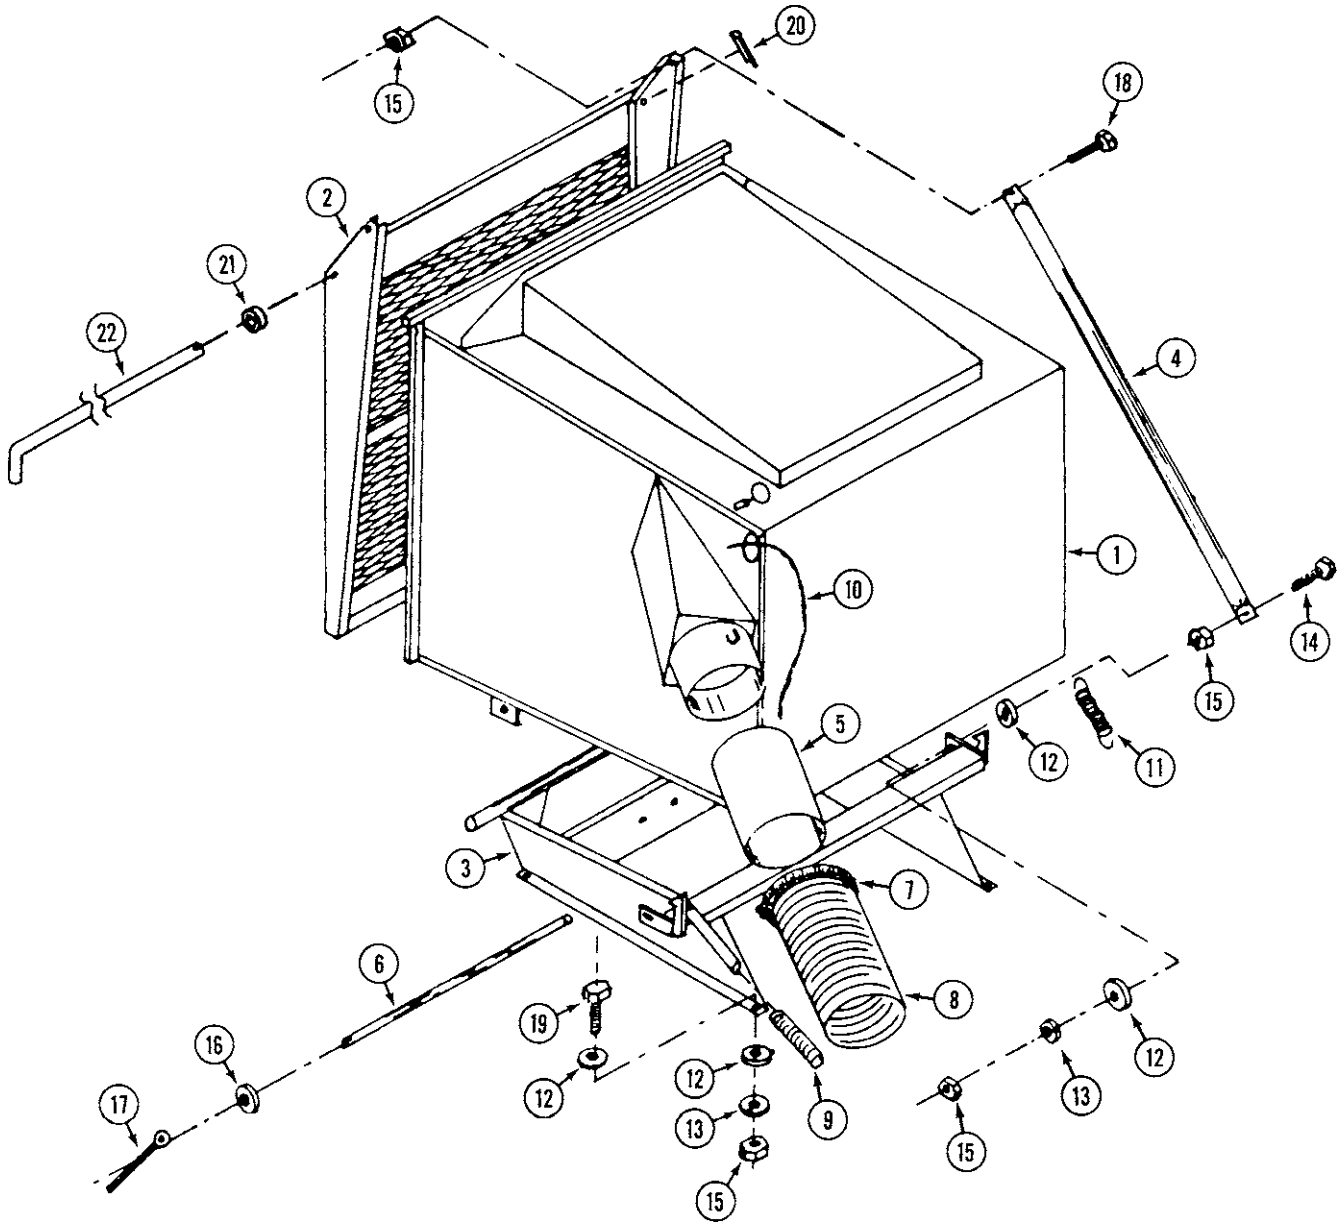

MODEL FCMGB GRASS BOX

GRASS BOX

INDEX

MODEL FCMGB GRASS BOX

GRASS BOX

REF.	PART NO.	DESCRIPTION	REQ'D
1	C41763	BOX - grass.....	1
2	C38426	DOOR.....	1
3	C41533	MOUNT - box.....	1
4	C38897	LINKAGE - door L.H. (shown).....	1
4	C38898	LINKAGE - door R.H.....	1
5	C38430	TUBE.....	1
6	C38431	PIN - pivot.....	1
7	C38432	CLAMP - hose.....	2
8	C38419	HOSE - 55".....	1
9	C37631	GRIP - handle.....	2
10	C38433	ROPE.....	1
11	C38434	SPRING.....	1
12	C37765	WASHER - 5/16".....	12
13	C37748	LOCK WASHER - 5/16".....	8
14	C38435	BOLT - 5/16" - 18 x 1-1/4".....	2
15	129-102	NUT - 5/16" - 18.....	8
16	C38436	WASHER - 7/16".....	2
17	C37594	PIN - cotter 3/16" - 1-1/4".....	2
18	C38085	BOLT - 5/16" - 18 x 1".....	4
19	C38086	BOLT - 5/16" - 18 x 3/4".....	4
20	C37629	PIN - cotter 1/8" x 1".....	1
21	C37735	WASHER - 1/4".....	2
22	C39299	PIN - door.....	1