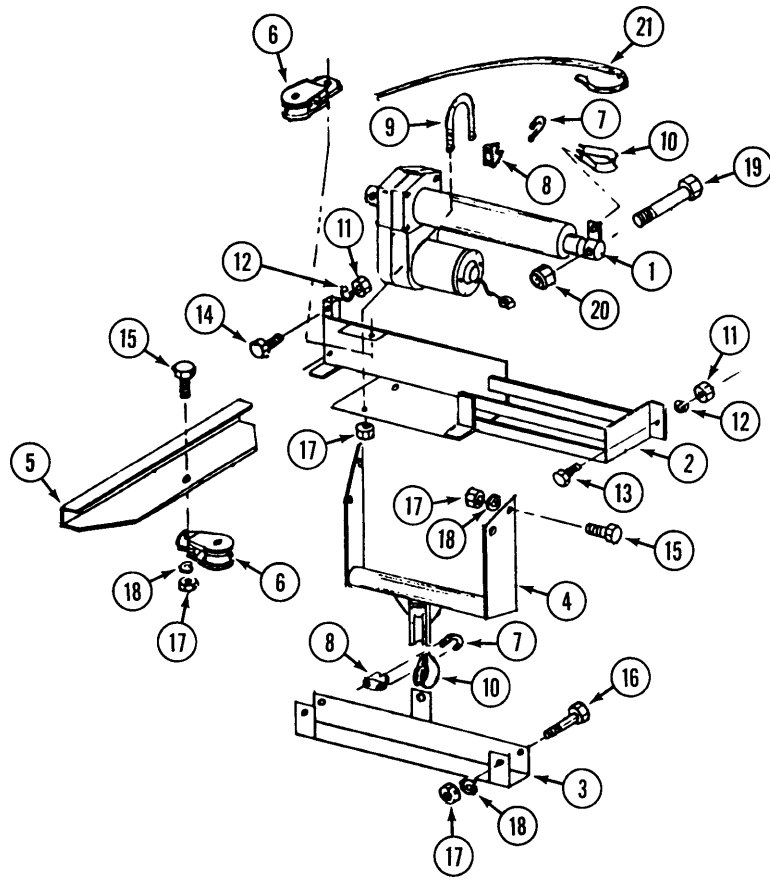

EDL Electric Deck Lift Kit
(Optional)

INDEX

**EDL ELECTRIC DECK LIFT KIT
(Optional)**

REF.	PART NO.	DESCRIPTION	REQ'D
1	C37529	ACTUATOR - lift.....	1
2	C39023	MOUNT - actuator.....	1
3	C39034	ADAPTER - deck lift.....	1
4	C39032	NOSE - cable mount.....	1
5	C39314	BRACKET - side, cable mount.....	1
6	C38824	PULLEY - cable.....	2
7	C37616	BOLT - "U".....	2
8	C39338	CLAMP - cable.....	2
9	C38096	BOLT - "U".....	1
10	C39339	THIMBLE - cable.....	2
11	C37758	NUT- 1/4" -20.....	3
12	C37757	LOCK WASHER - 1/4".....	3
13	C38084	BOLT - 1/4" - 20 x 3/4".....	1
14	C37759	BOLT - 1/4" - 20 x 1".....	2
15	C38085	BOLT - 5/16" - 18 x 1".....	4
16	C37750	BOLT - 5/16" - 18 x 2".....	2
17	129-102	NUT - 5/16" - 18.....	6
18	C37748	LOCK WASHER - 5/16".....	6
19	C38615	BOLT- 1/2.....	1
20	C39396	NUT - lock 1/2" - 13.....	1
21	C38598	CABLE - lift 64.....	1